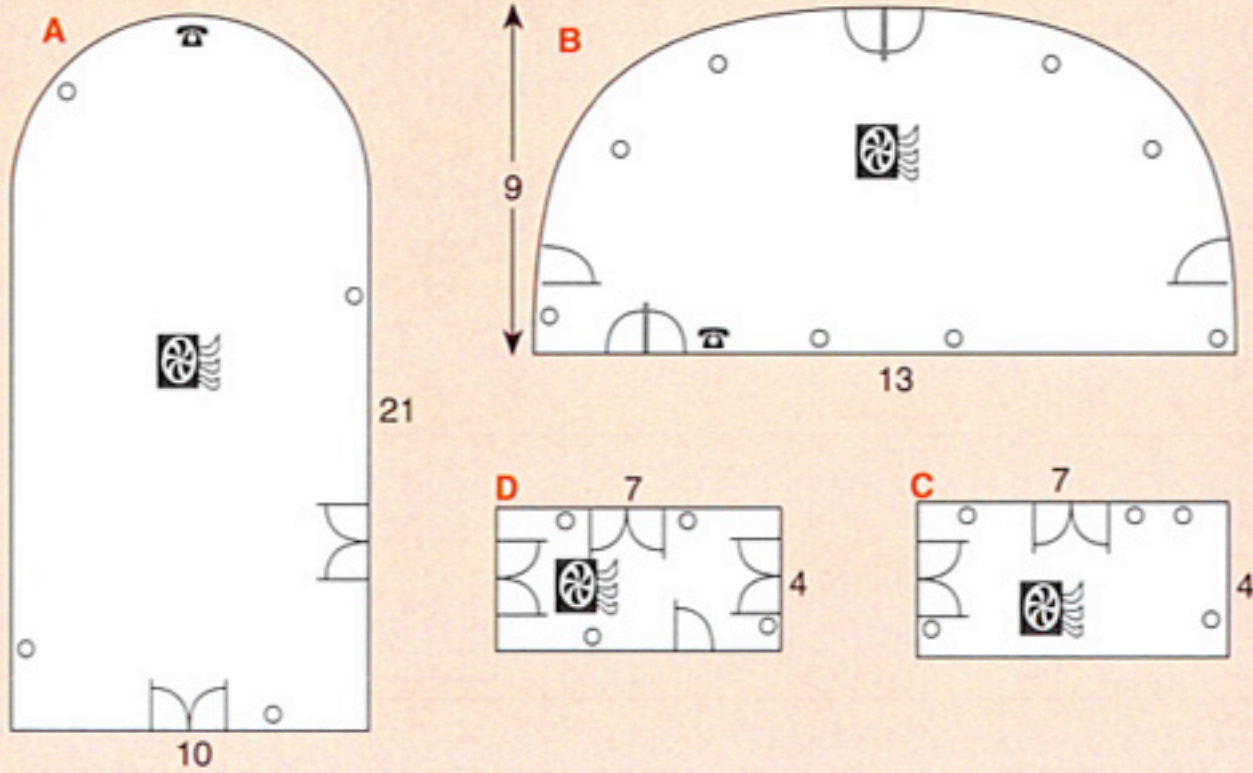

ALL MEASUREMENTS SHOWN IN METRES

MAXIMUM CAPACITY

	Max Length	Max Width	Max Height	MAXIMUM CAPACITY					Natural Day Light	Location	Blackout
				Theatre Style	Class Room	Board Room	U Shape	Banquet			
A The Ballroom	21	10	6	180	40	40	46	150	Yes	Ground	Yes
B Terrace Room	13	9	6	80	30	32	30	75	Yes	Ground	Yes
C Garden Room	7	4	5	25	12	20	12	24	Yes	Ground	Yes
D Terrace Bar	7	4	5	25	12	20	12	20	Yes	Ground	Yes

Syndicate rooms available

KEY ○ 13 Amp Socket | □ Door | ☎ Tel | ☰ Microphone socket | WW Folding/Removable Partition | ⚡ Aerial | 🌬️ Air-Conditioning